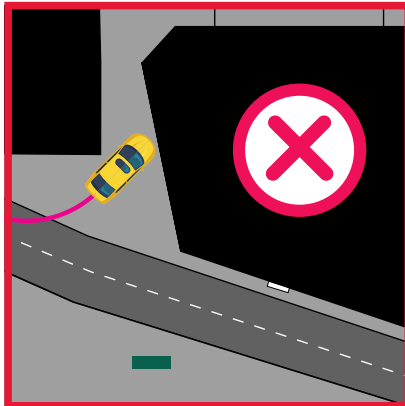

Redruth Office Car Park Access

From Falmouth /Pool direction

We're just after the lights
at the bottom of West end.
Turn left in to the car park
remember to take the turn
wide or you wont make it.

From Redruth Tesco direction

We're just after Lemin's Court.
Turn right at our office
in to the rear car park.

ALL CAR PARK
USERS DO SO
AT THEIR OWN
RISK.

THS LLP WILL
ACCEPT NO
LIABILITY FOR
DAMAGE OR
LOSS TO USERS
VEHICLES OR
POSSESSIONS.