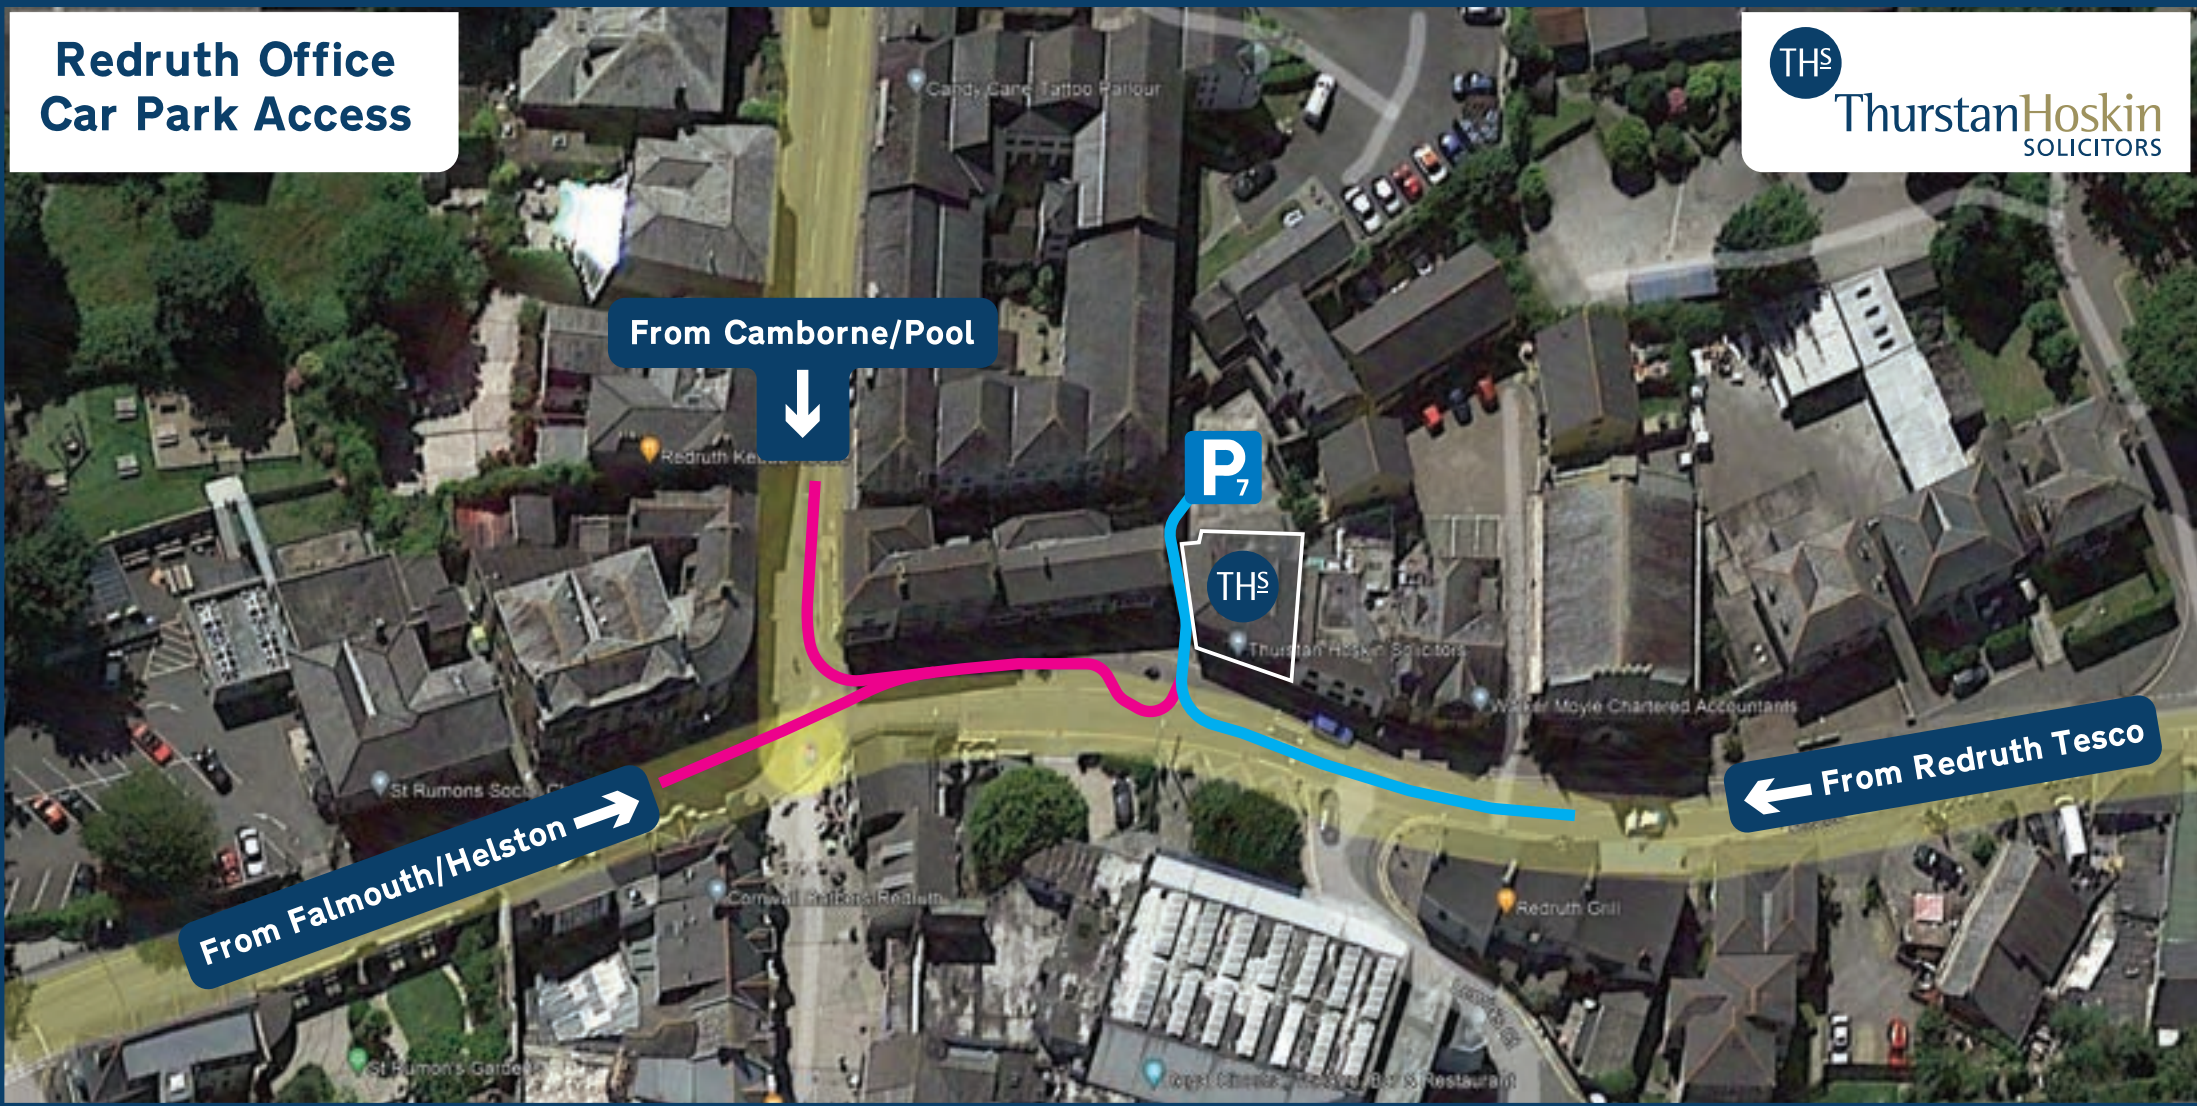

Redruth Office Car Park Access

From Falmouth /Pool direction

We're just after the lights
at the bottom of West end.
Turn left in to the car park
remember to take the turn
wide or you wont make it.

From Redruth Tesco direction

We're just after Lemin's Court.
Turn right at our office
in to the rear car park.

ALL CAR PARK
USERS DO SO
AT THEIR OWN
RISK.

THS LLP WILL
ACCEPT NO
LIABILITY FOR
DAMAGE OR
LOSS TO USERS
VEHICLES OR
POSSESSIONS.