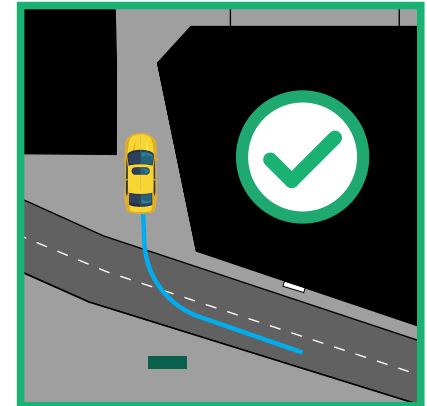

Redruth Office Car Park Access

From Falmouth /Pool direction

We're just after the lights
at the bottom of West end.
Turn left in to the car park
remember to take the turn
wide or you wont make it.

From Redruth Tesco direction

We're just after Lemin's Court.
Turn right at our office
in to the rear car park.

ALL CAR PARK
USERS DO SO
AT THEIR OWN
RISK.

THS LLP WILL
ACCEPT NO
LIABILITY FOR
DAMAGE OR
LOSS TO USERS
VEHICLES OR
POSSESSIONS.